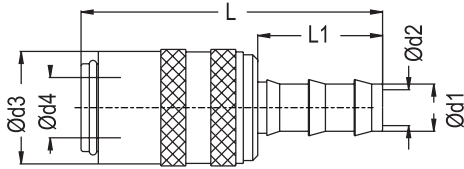

STAINLESS STEEL COUPLINGS

EURO SERIES STANDARD

MKE10

Stainless steel couplings with valve and push to lock

REF	d1	d2	d3	d4	L	L1	P (bar)	T (°C)
MKE1009VPL	10	7	17	9	52	24	10	200
MKE1013VPL	13	10	23	13	64	28	15	200

MKE12

Stainless steel couplings with valve and push to lock 45°

REF	d1	d2	d3	d4	L	L1	P (bar)	T (°C)
MKE1209VPL	10	7	17	9	48	24	10	200
MKE1213VPL	13	10	23	13	55	28	15	200

MKE15

Stainless steel couplings with valve and push to lock 90°

REF	d1	d2	d3	d4	L	L1	P (bar)	T (°C)
MKE1509VPL	10	7	17	9	47	24	10	200
MKE1513VPL	13	10	23	13	55	28	15	200

Stainless steel connector plug with valve

STE

REF	Rp	d2	d4	L	L1	P (bar)	T (°C)	SW
STE1109VM14	M14 x 1,5	6	9	30	12	10	200	14
STE1113VM14	M14 x 1,5	9	13	30	12	15	200	14