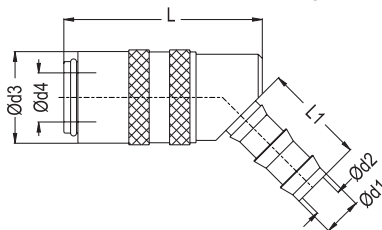

STAINLESS STEEL COUPLINGS

EURO SERIES STANDARD

MKE10

Stainless steel couplings with valve and push to lock

REF	d1	d2	d3	d4	L	L1	P (bar)	T (°C)
MKE1009VPL	10	7	17	9	52	24	10	200
MKE1013VPL	13	10	23	13	64	28	15	200

MKE12

Stainless steel couplings with valve and push to lock 45°

REF	d1	d2	d3	d4	L	L1	P (bar)	T (°C)
MKE1209VPL	10	7	17	9	48	24	10	200
MKE1213VPL	13	10	23	13	55	28	15	200

MKE15

Stainless steel couplings with valve and push to lock 90°

REF	d1	d2	d3	d4	L	L1	P (bar)	T (°C)
MKE1509VPL	10	7	17	9	47	24	10	200
MKE1513VPL	13	10	23	13	55	28	15	200

Stainless steel connector plug with valve

STE

REF	Rp	d2	d4	L	L1	P (bar)	T (°C)	SW
STE1109VM14	M14 x 1,5	6	9	30	12	10	200	14
STE1113VM14	M14 x 1,5	9	13	30	12	15	200	14