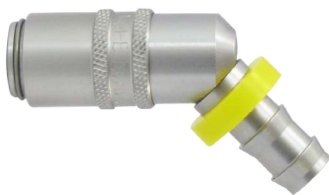

STAINLESS STEEL COUPLINGS

EURO SERIES STANDARD

MKE10

Stainless steel couplings with valve and push to lock

REF	d1	d2	d3	d4	L	L1	P (bar)	T (°C)
MKE1009VPL	10	7	17	9	52	24	10	200
MKE1013VPL	13	10	23	13	64	28	15	200

MKE12

Stainless steel couplings with valve and push to lock 45°

REF	d1	d2	d3	d4	L	L1	P (bar)	T (°C)
MKE1209VPL	10	7	17	9	48	24	10	200
MKE1213VPL	13	10	23	13	55	28	15	200

MKE15

Stainless steel couplings with valve and push to lock 90°

REF	d1	d2	d3	d4	L	L1	P (bar)	T (°C)
MKE1509VPL	10	7	17	9	47	24	10	200
MKE1513VPL	13	10	23	13	55	28	15	200

Stainless steel connector plug with valve

STE

REF	Rp	d2	d4	L	L1	P (bar)	T (°C)	SW
STE1109VM14	M14 x 1,5	6	9	30	12	10	200	14
STE1113VM14	M14 x 1,5	9	13	30	12	15	200	14